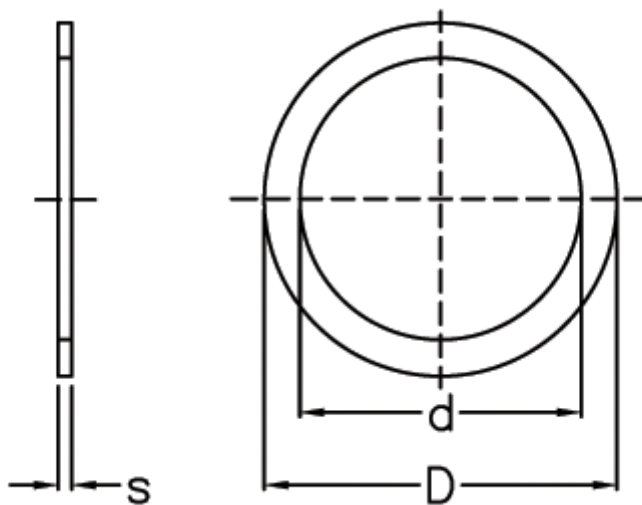

Article number: 0130491

Description: Shim Washer
PS 22x32x0,1 DIN 988

Measures

d = 22

D = 32

Description = PS 22x32x0,1

s = 0.10

tol = -0.03

Weight kg/1000 = 0.333